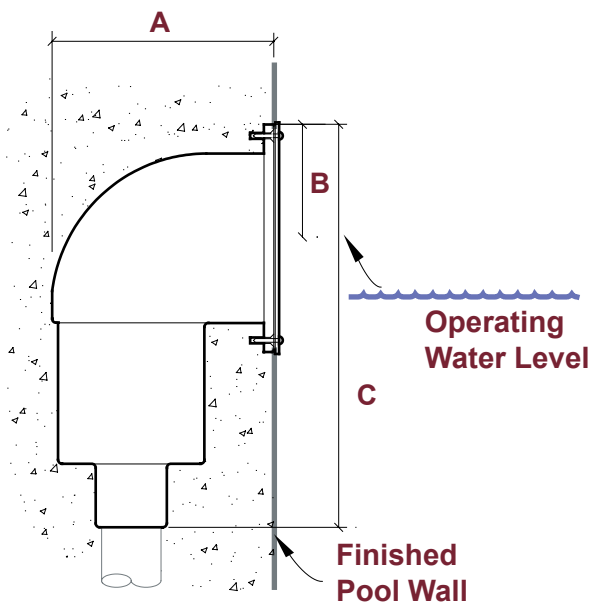

269 Series

Surface Skimmer

Function:

The **269 Series Front Access Surface Skimmer** is used to remove film and debris from the fountain's water surface.

This series of skimmers is similar to the 268 Series, but is smaller and is typically used only when the pool wall is too thin for proper installation of the 268 Series. The nominal required flow is 5 to 25 GPM. The skimmer has a 1-1/2" slip PVC pipe connection.

An internal floating weir insures good suction force at the water's surface to move debris, which collects in the front-removable basket.

Key Features:

- White or black cyclac plastic construction.
- White plastic, black plastic, natural brass, or chrome finish faceplate available.
- Front-removable basket for cleaning.
- Includes: Diverter Plate, Trim Plate, Mounting Plate, Gasket, and Screws.

#269-112 Surface Skimmer: Black cyclac construction. Black cyclac plastic faceplate.

#269-113 Surface Skimmer: Same as #269-112, except with natural finish brass faceplate.

#269-114 Surface Skimmer: Same as #269-112, except with stainless steel faceplate.

#269-115 Surface Skimmer: White cyclac construction. White cyclac plastic faceplate.

#269-116 Surface Skimmer: Same as #269-115, except with natural finish brass faceplate.

#269-117 Surface Skimmer: Same as #269-115, except with stainless steel faceplate.