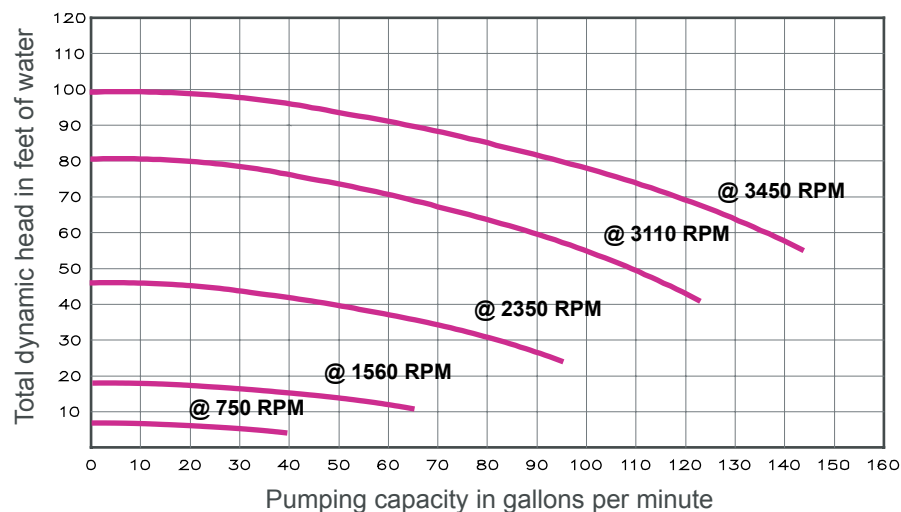

Toll Free: 887.426.4622
Phone: 770.457.3000
Fax: 770.457.4225
www.hobbsfountains.com